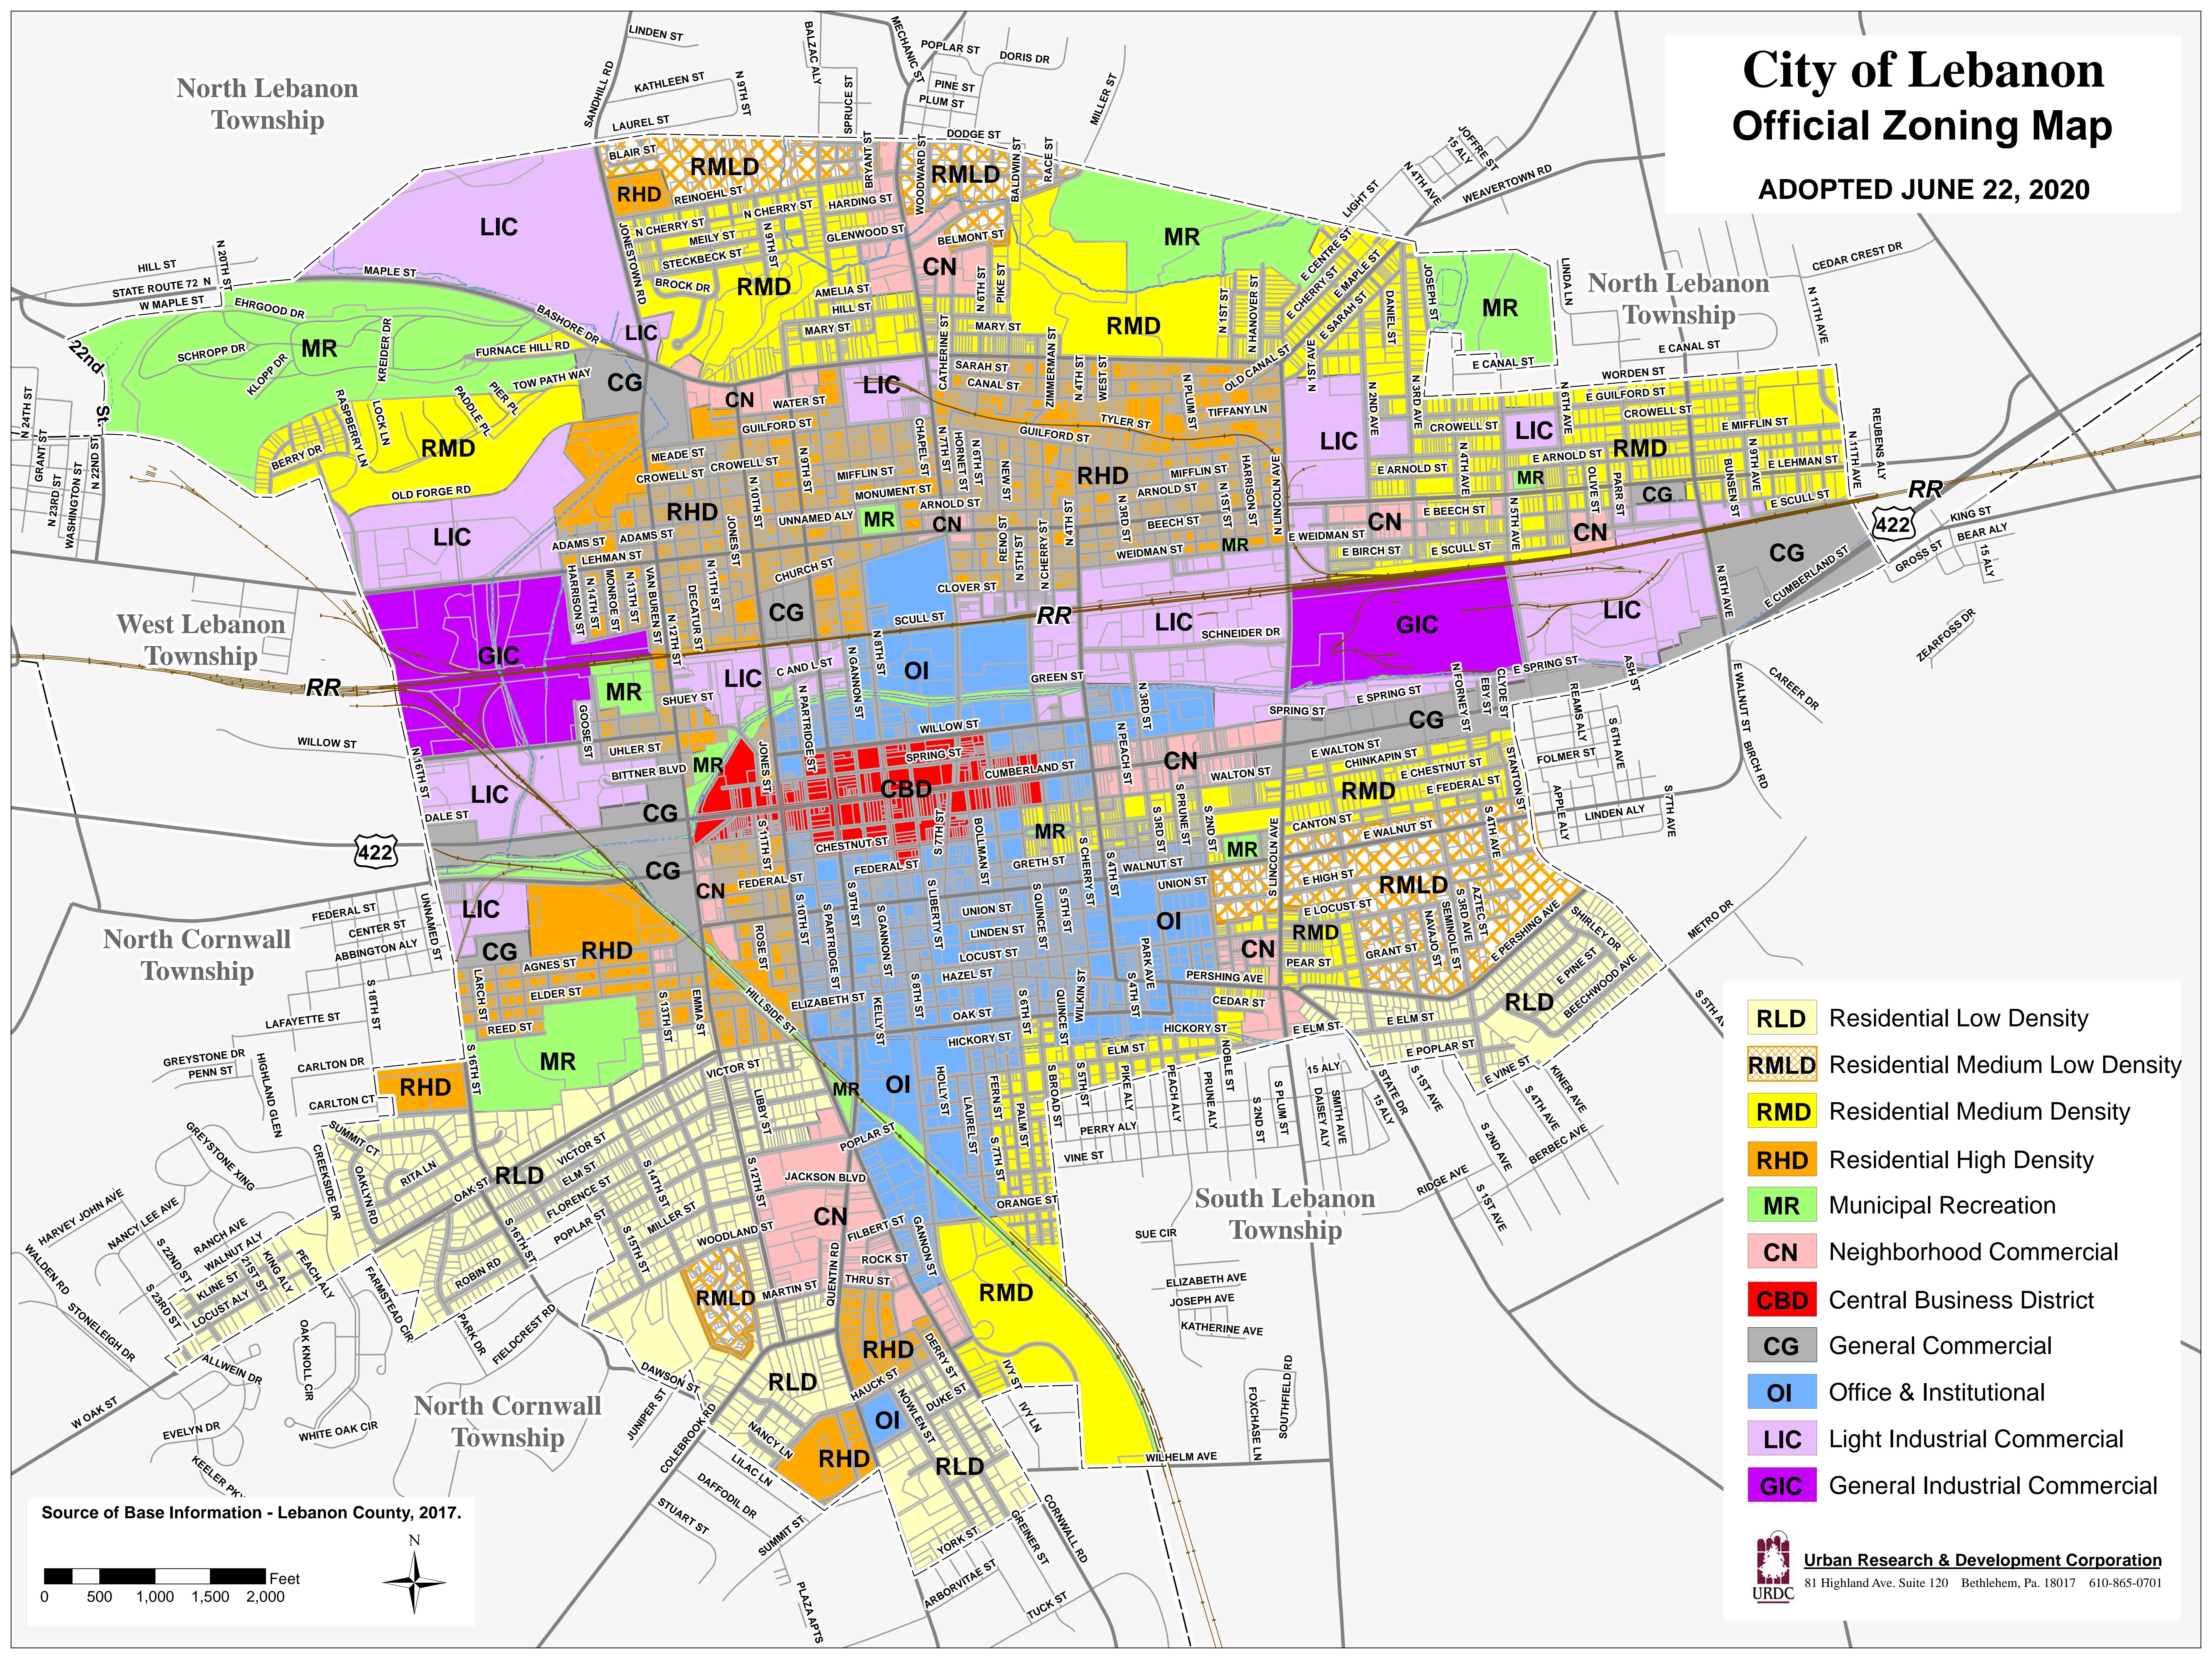

City of Lebanon Official Zoning Map

ADOPTED JUNE 22, 2020

- RLD Residential Low Density
- RMLD Residential Medium Low Density
- RMD Residential Medium Density
- RHD Residential High Density
- MR Municipal Recreation
- CN Neighborhood Commercial
- CBD Central Business District
- CG General Commercial
- OI Office & Institutional
- LIC Light Industrial Commercial
- GIC General Industrial Commercial

Source of Base Information - Lebanon County, 2017.